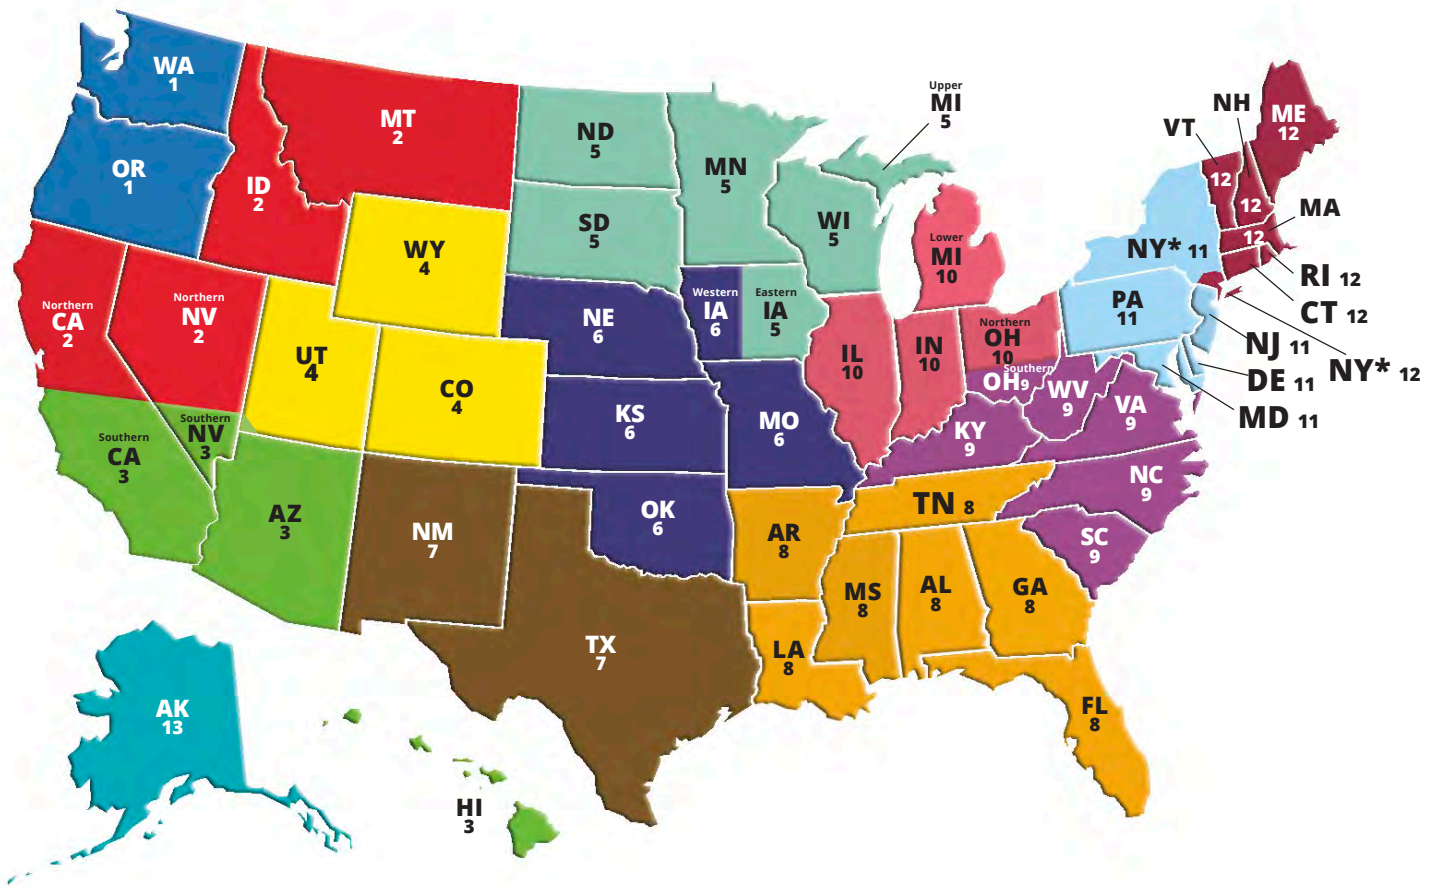

29687 R WIDE

29687 WB WIDE

29687 Y WIDE

REGIONAL SALES MANAGERS

OR, WA

Regional Sales Manager
Brandy Audette
 Washougal, WA
 Cell: 360.513.6023
 Fax: 401.275.9328
 Email: baudette@qtfabrics.com

Northern CA, ID, MT, Northern NV